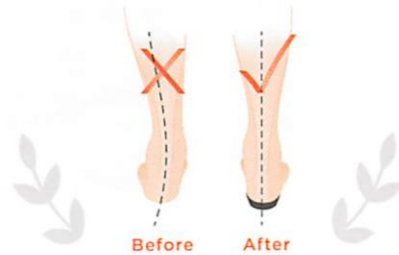

INNOVATIVE TECHNOLOGY

Innovation and style in one solution: Vionic footwear offers innovative, podiatrist-designed support built seamlessly into contemporary and modern classics, constructed in premium materials and essential silhouettes.

1. **AHH-MAZING RELIEF**
   Firm yet flexible midsole.
2. **ADDICTIVE SUPPORT**
   Innovative biomechanical footbed.
3. **ESSENTIAL STABILITY**
   Deep heel cup.

RELIEF FROM THE GROUND UP

Orthaheel® Technology helps relieve heel pain*

* Provides short-term relief from moderate non-traumatic heel pain.

www.VionicShoes.com

VIONIC

WITH ORTHAHEEL® TECHNOLOGY