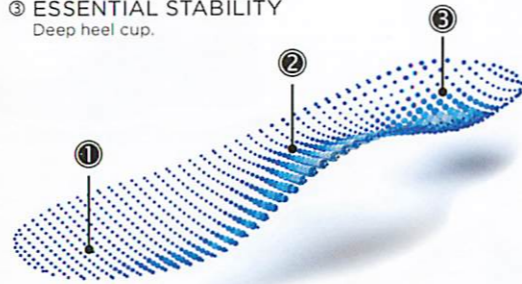

ORTHOTIC INSERTS

featuring Orthaheel® Technology

RELIEF Full-Length

STYLE | 21RF
UNISEX | XS - XL

RELIEF 3/4-Length

STYLE | 21RR
UNISEX | XS - XL

ACTIVE Full-Length

STYLE | 21AF
UNISEX | XS - XXL

SHOCK ABSORBER Full-Length

STYLE | 21OSA
UNISEX | XS - XL

DRESS SLIMFIT

STYLE | 21ESF
WOMEN'S | XS - L

GEL HEEL DEVICE

STYLE | 21GHD
UNISEX | S, M & L

INNOVATIVE TECHNOLOGY

Innovation and style in one solution: Vionic footwear offers innovative, podiatrist-designed support built seamlessly into contemporary and modern classics, constructed in premium materials and essential silhouettes.

1. **AHH-MAZING RELIEF**
   Firm yet flexible midsole.
2. **ADDICTIVE SUPPORT**
   Innovative biomechanical footbed.
3. **ESSENTIAL STABILITY**
   Deep heel cup.

RELIEF FROM THE GROUND UP

Orthaheel® Technology helps relieve heel pain*

* Provides short-term relief from moderate non-traumatic heel pain.

www.VionicShoes.com

VIONIC

WITH ORTHAHEEL® TECHNOLOGY